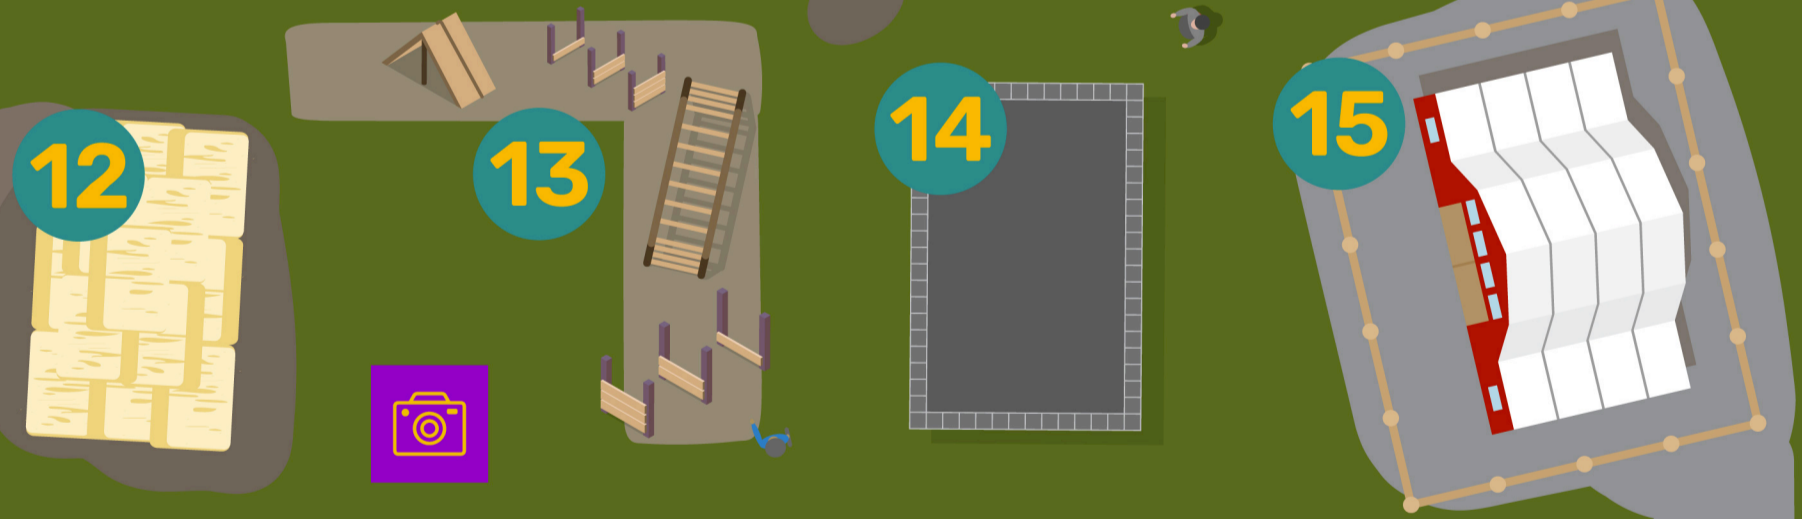

A Map of Farmtastic Activities

Where to first? Make a plan, see it all, or skip along to what you like best! We've got something for all ages to enjoy. Unless noted, activities are all included with price of admission.

KEY

- | | | | |
|----|--------------------|----|------------------------------------|
| 1 | Corn Maze | 13 | Big Kid Ninja Warrior |
| 2 | Pedal Car Track | 14 | Jump Pad |
| 3 | Spider Web | 15 | Homestead Barn |
| 4 | Milk Truck Express | 16 | Baby Calves |
| 5 | Cornhole | 17 | Food Tent |
| 6 | Milkman Wheel Race | 18 | Future Home of Kuehnert Milk House |
| 7 | Rope Maze Race | 19 | Pam the Holstein |
| 8 | Wagon Basketball | 20 | Robotic Milking |
| 9 | Pumpkins/Market | 21 | Freestall Barn |
| 10 | Little Farmers | 22 | Farmer's Playground |
| 11 | Corn Pit | 23 | Hay Ride |
| 12 | Straw Mountain | 24 | Admission |

- Photo Op
- Restrooms
- Mother & Baby Tent

Coming 2023!
kuehnert
milk house